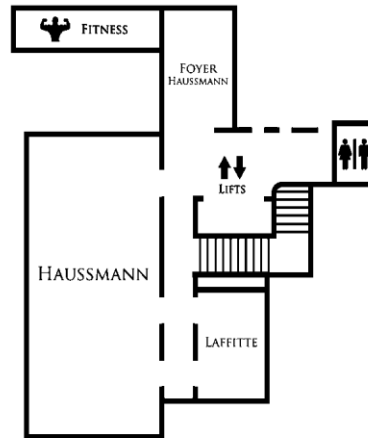

FULL AMERICAN
BREAKFAST

ASIAN BREAKFAST
CORNER

ROOM SERVICE
BREAKFAST UNTIL 11AM

MEETING ROOMS

**11 MEETING
ROOMS FROM
215sqft TO
2583sqft**

**UNTIL 200
PERSONS
IN THEATER**

Meetings Room	sqft	U Shape	Class style	Theater style	Cocktail style
Vendôme	2583	50	120	200	250
Hausmann	1345	44	80	140	130
Mogador	915	30	42	90	90
Drouot	861	30	42	90	80
Garnier	592	22	24	50	40
Laffitte	269	17	15	30	30
801-805	215	12	-	-	-