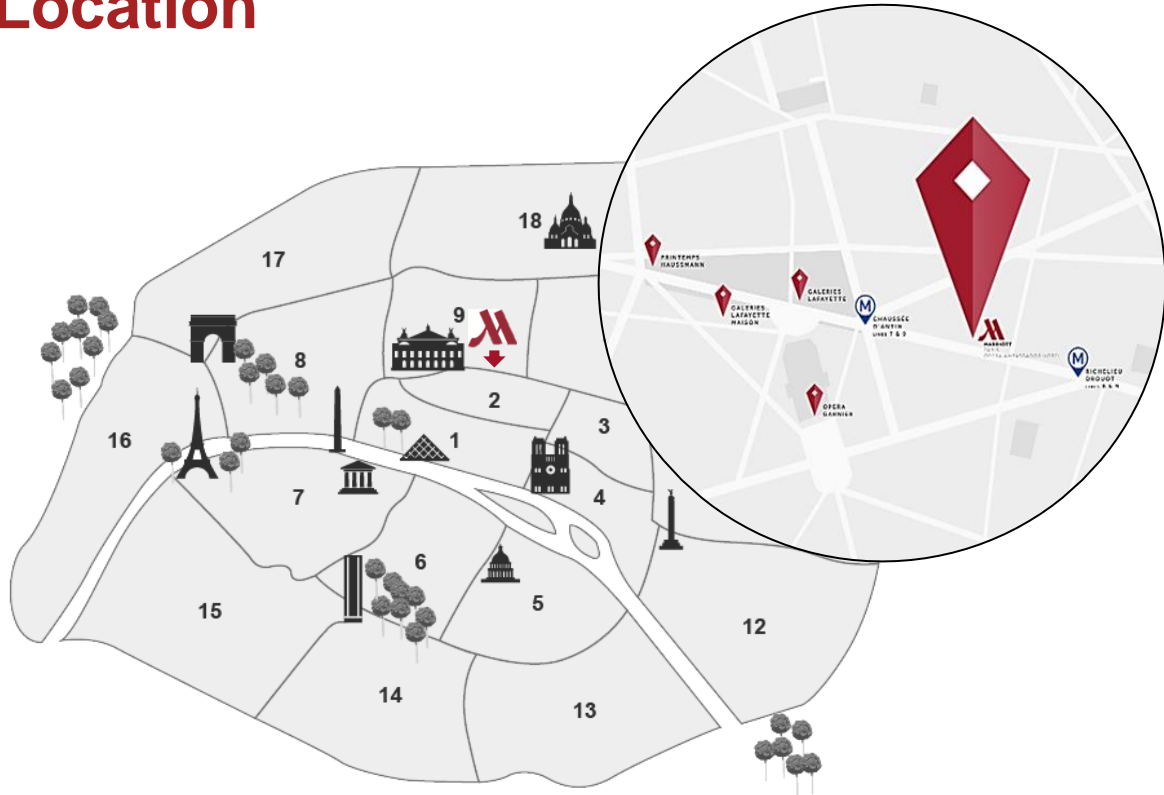

MARRIOTT
PARIS
OPERA AMBASSADOR HOTEL

Location

Access

16 bd Haussmann
75009 Paris

Transports

 **7** **9** Chaussée d'Antin - La Fayette
 **3** **7** **8** Opera

Charles de Gaulle Airport in 30km
Orly Airport in 22 km

In the area

Saint Lazare train station

 10 minutes walking distance

Opera Garnier

 5 minutes walking distance

Galleries Lafayette

 5 minutes walking distance

**PUBLIC
AREA**