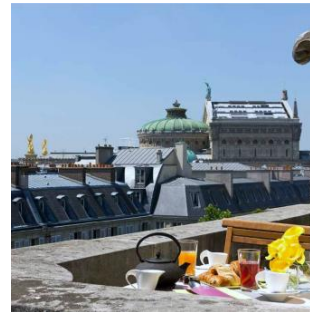

171 SUPERIOR ROOMS AND
84 DELUXE ROOMS

-
ROOM SERVICE 24/7

-
FITNESS CENTER

-
WIFI INCLUDED