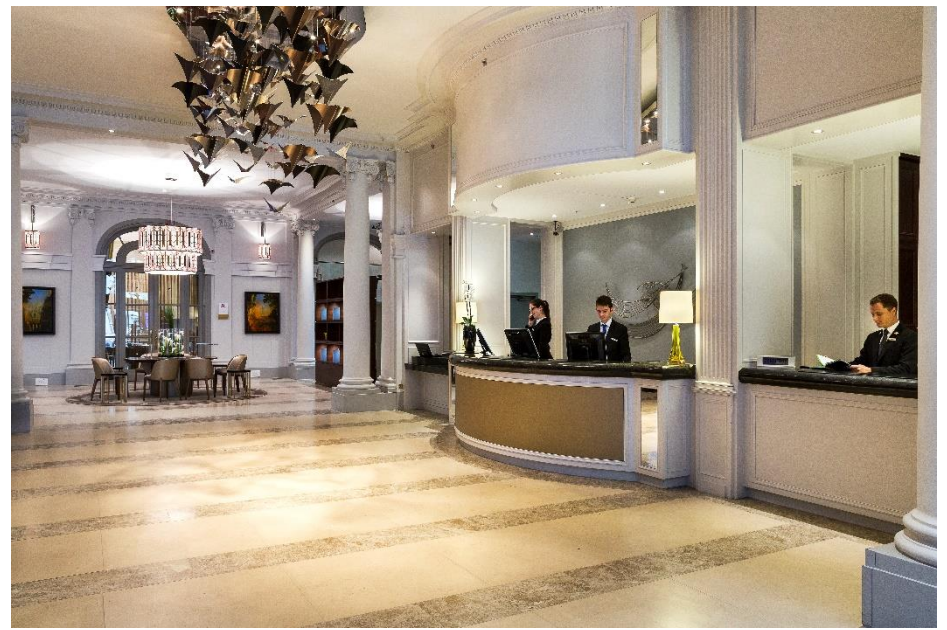

In the area

Saint Lazare train station

 10 minutes walking distance

Opera Garnier

 5 minutes walking distance

Galleries Lafayette

 5 minutes walking distance

**PUBLIC
AREA**

MARRIOTT GREAT
ROOM
-
FITNESS CENTER
-
WIFI INCLUDED
-
CONCIERGE
SERVICE

ROOMS

171 SUPERIOR ROOMS AND
84 DELUXE ROOMS

-
ROOM SERVICE 24/7

-
FITNESS CENTER

-
WIFI INCLUDED

34 EXECUTIVE ROOMS
-
8 SUITS
-
LOUNGE ACCES
-
NESPRESSO COFFEE
MACHINE
-
MINIBAR INCLUDED