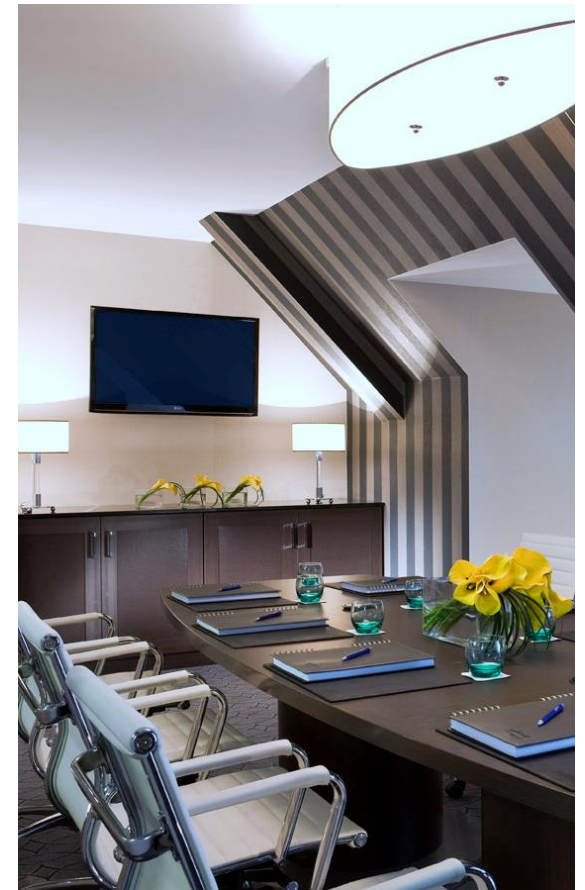

Open for lunch and dinner, our restaurant welcomes you with a stylish atmosphere and impeccable service.

FRENCH COOK

-

PRIVATE EVENT
POSSIBLE

BAR LINDBERGH

Bar Lindbergh, located in the Great Room, offers a diverse cocktail menu, as well as snacks and more substantial dishes.

FULL AMERICAN
BREAKFAST

ASIAN BREAKFAST
CORNER

ROOM SERVICE
BREAKFAST UNTIL 11AM

MEETING ROOMS

**11 MEETING
ROOMS FROM
215sqft TO
2583sqft**

**UNTIL 200
PERSONS
IN THEATER**

Meetings Room	sqft	U Shape	Class style	Theater style	Cocktail style
Vendôme	2583	50	120	200	250
Hausmann	1345	44	80	140	130
Mogador	915	30	42	90	90
Drouot	861	30	42	90	80
Garnier	592	22	24	50	40
Laffitte	269	17	15	30	30
801-805	215	12	-	-	-