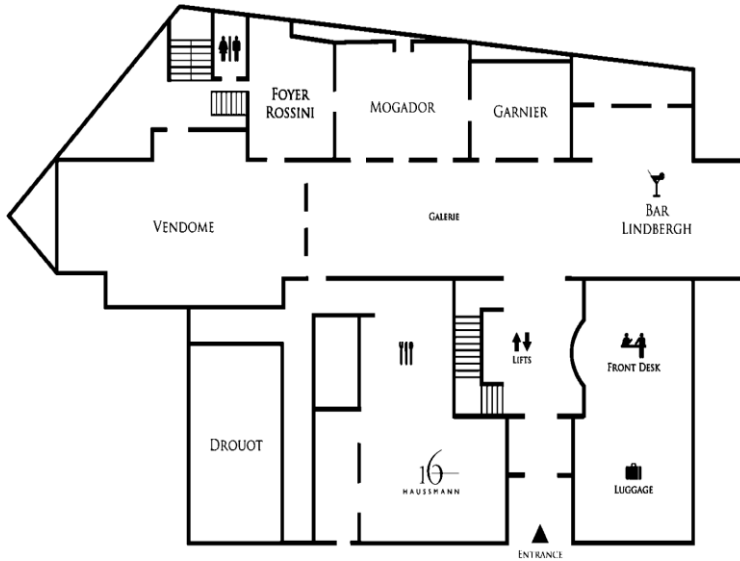

FULL AMERICAN
BREAKFAST

ASIAN BREAKFAST
CORNER

ROOM SERVICE
BREAKFAST UNTIL 11AM

MEETING ROOMS

**11 MEETING
ROOMS FROM
215sqft TO
2583sqft**

**UNTIL 200
PERSONS
IN THEATER**

Meetings Room	sqft	U Shape	Class style	Theater style	Cocktail style
Vendôme	2583	50	120	200	250
Hausmann	1345	44	80	140	130
Mogador	915	30	42	90	90
Drouot	861	30	42	90	80
Garnier	592	22	24	50	40
Laffitte	269	17	15	30	30
801-805	215	12	-	-	-